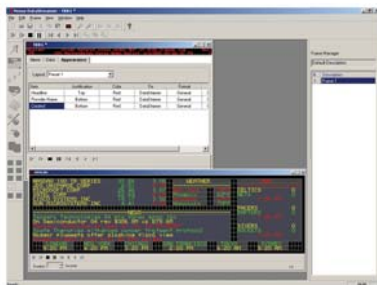

Venus® DataStreamer® Software

Above: Chevron Texaco Corporation Headquarters
San Ramon, California
DAKTicker® 16x1240 matrix 1.2" high characters RG

System Requirements

Personal computer (not included) with:

Left: Fugua School of Business
Duke University
Durham, North Carolina
DataTrac™ 8x24 matrix
1.2" high characters RG

Right: University of Nebraska-Omaha
Omaha, Nebraska
DataTrac™ 8x60 matrix
1.2" high characters RG

Portal to External Data

Venus® DataStreamer® software is your total control solution for Daktronics CE-1010 Panelized DataTrac™ and KE-1010 DAKTicker® displays. Serving as your portal to external data, Venus DataStreamer instantly streams data to electronic displays. Mix any combination of user-created messages with external data to keep your audience informed and entertained.

Features

- **Ease of use**
Designed with the user in mind, the powerful Windows®-based software makes display control simple and easy to learn.
- **Flexible control**
Take control of a nearly unlimited number of displays, all from a single computer.
- **Content distribution**
Show market data on one display and sports information on another. Flexible content distribution allows you to determine what information is shown where.
- **Content scheduling**
Show the information you want, when you want using Venus DataStreamer scheduling.
- **Error reporting**
Make Venus DataStreamer keep in touch with you. If problems occur an e-mail message is sent to notify you.
- **World times**
Display time and date information from around the world to keep you in sync with market activity.
- **External data**
Populate your display with information from DDE-compliant applications or ODBC compliant databases making it available for others at the blink of an eye.